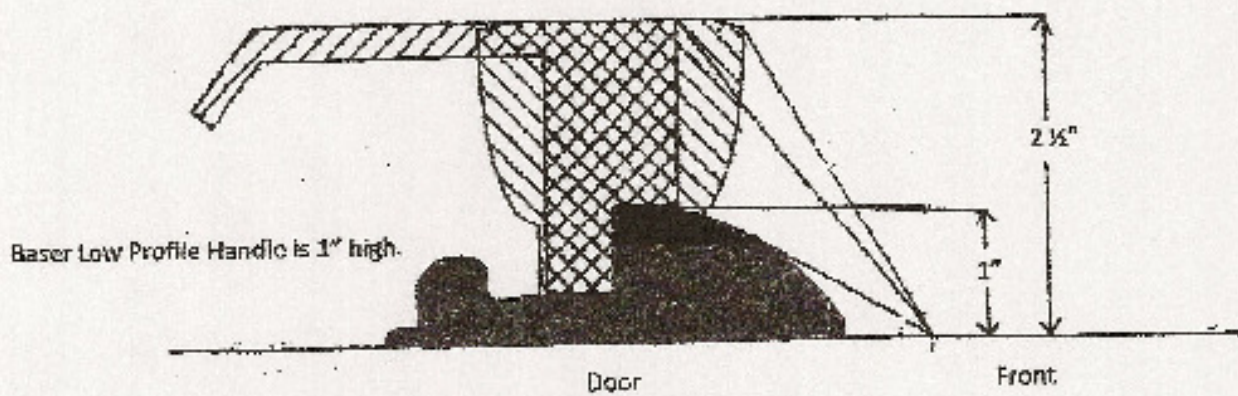

BASER DOOR HANDLES LLC.

Conventional Door Lever Handle is 2 1/8" high.
Conventional Door Knob Handle is 2 1/4" high.

Baser Door Handles
www.baserdoorhandles.com
1-800-569-0935

**DOOR BORE TEMPLATE:
2 3/8" BACKSET ONLY.**