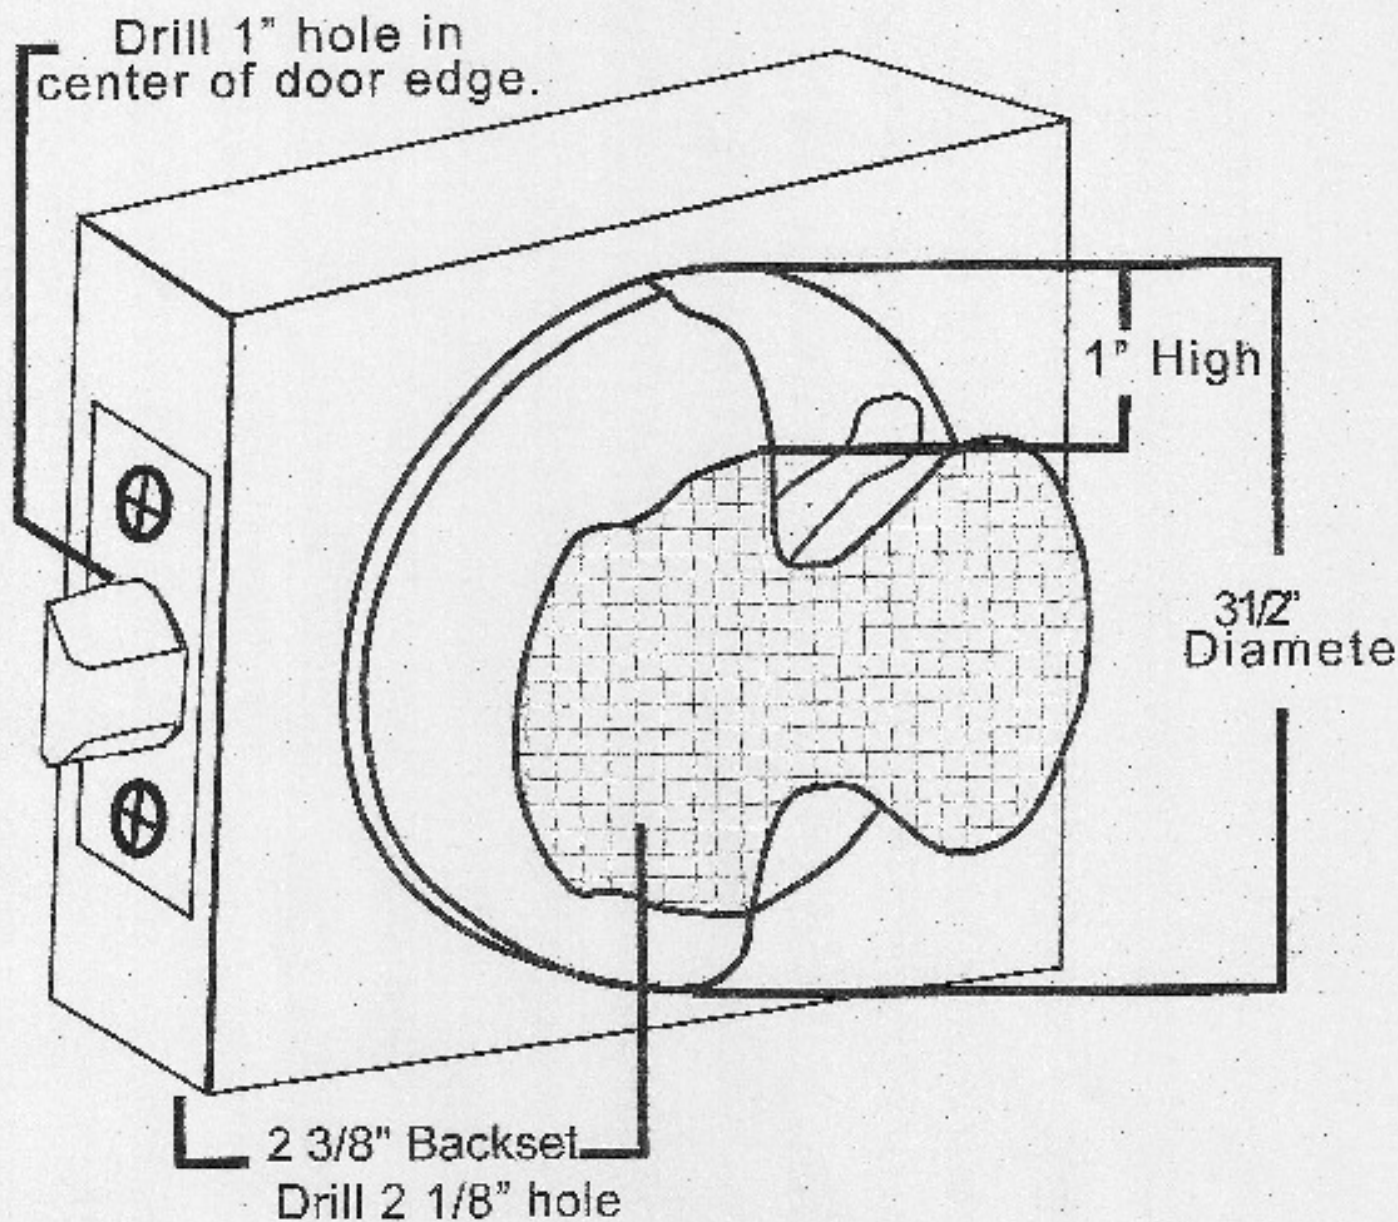

BASER DOOR HANDLES L.L.C.

THE ULTIMATE IN DOOR HANDLES

(800) 569-0935 Ph. • (916) 448-4176 Fax
www.baserdoorhandles.com • e-mail: o.baser@sbcglobal.net

Patent #6,722,716, #7,004,518, other patents pending