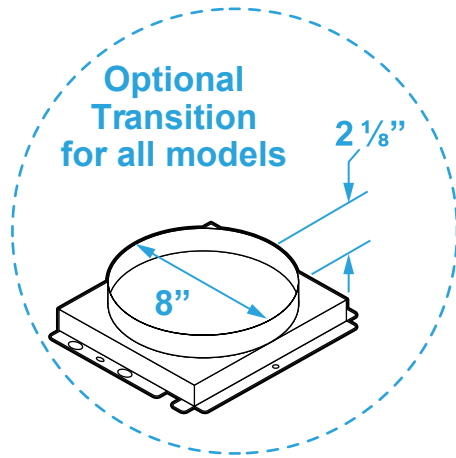

Model: Q5

Available Sizes: 30", 36", 42", 48"

Features:

- Designed & Assembled in Canada
- 600 CFM Metal Blower (750 CFM with 8" Duct)
- 6" or 8" Round Duct
- 1 - 4.5 Sones
- Top Vent (Optional Back Vent for Rear Exhaust)
- 4 Speed Mechanical Rotary Switch
- Hidden Switch Design
- Dimmable LED Lights
- 19" Deep for Effective Coverage
- Made with 1mm Stainless Steel
- Dishwasher Safe Stainless Steel Baffle Filters
- 5 Year Parts Warranty

Specifications:

Body	Stainless Steel / Sheet Metal
Power	120V/60Hz (USA & Canada standard)
General Input Power	250 W (180W + 2x35W)
Motor Input Power	180 W
Motor Revolution	800 RPM ($\pm 10\%$) to 1300 RPM ($\pm 10\%$)
Levels Of Speed Control	4 Levels
Maximum Airflow	600 CFM for 6" duct / 750 CFM for 8" duct
Air Pressure	150 Pa (200 Pa Maximum)
Noise Level (sone)	5.0 MAX for 6" duct / 4.0 MAX for 8" duct
Motor Type	Single Chamber Ultra Quiet
Fan Type	Centrifugal
Control Type	Mechanical, Rotary Switches
Illumination	2 GU10 LED's (3 for 42" and 48" Sizes)
Venting Size	Top or Back 6" or 8" round exhaust
Weight (Size: kg)	30": 18.5kg / 36": 21kg / 42": 23.5kg / 48": 26kg

Specifications subject to change without notice.

- ① Available Sizes:
 28 1/4", 34 1/4", 40 1/4", 45 3/4"
- ② Available Sizes:
 29 1/4", 35 1/4", 41 1/4", 47"

Project		DUCT SIZE	REMARKS
Location			
Model Number		8" - <input type="checkbox"/>	
Quantity			
Submitted by			
Date			