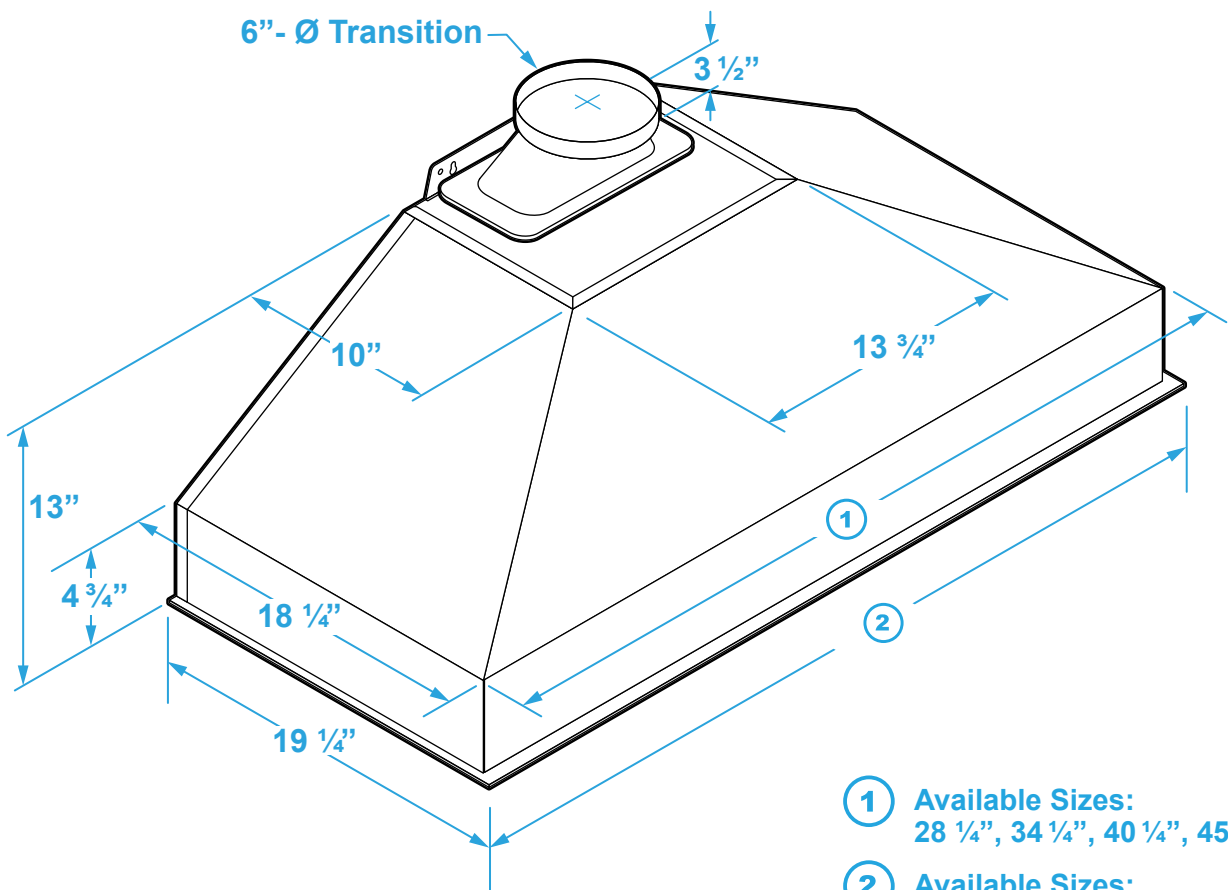

Model: Q5

Available Sizes: 30", 36", 42", 48"

Features:

- Designed & Assembled in Canada
- 600 CFM Metal Blower (750 CFM with 8" Duct)
- 6" or 8" Round Duct
- 1 - 4.5 Sones
- Top Vent (Optional Back Vent for Rear Exhaust)
- 4 Speed Mechanical Rotary Switch
- Hidden Switch Design
- Dimmable LED Lights
- 19" Deep for Effective Coverage
- Made with 1mm Stainless Steel
- Dishwasher Safe Stainless Steel Baffle Filters
- 5 Year Parts Warranty

Specifications:

Body	Stainless Steel / Sheet Metal
Power	120V/60Hz (USA & Canada standard)
General Input Power	250 W (180W + 2x35W)
Motor Input Power	180 W
Motor Revolution	800 RPM ($\pm 10\%$) to 1300 RPM ($\pm 10\%$)
Levels Of Speed Control	4 Levels
Maximum Airflow	600 CFM for 6" duct / 750 CFM for 8" duct
Air Pressure	150 Pa (200 Pa Maximum)
Noise Level (sone)	5.0 MAX for 6" duct / 4.0 MAX for 8" duct
Motor Type	Single Chamber Ultra Quiet
Fan Type	Centrifugal
Control Type	Mechanical, Rotary Switches
Illumination	2 GU10 LED's (3 for 42" and 48" Sizes)
Venting Size	Top or Back 6" or 8" round exhaust
Weight (Size: kg)	30": 18.5kg / 36": 21kg / 42": 23.5kg / 48": 26kg

Specifications subject to change without notice.

- ① Available Sizes:
 28 1/4", 34 1/4", 40 1/4", 45 3/4"
- ② Available Sizes:
 29 1/4", 35 1/4", 41 1/4", 47"

Project		DUCT SIZE	REMARKS
Location			
Model Number		8" - <input type="checkbox"/>	
Quantity			
Submitted by			
Date			