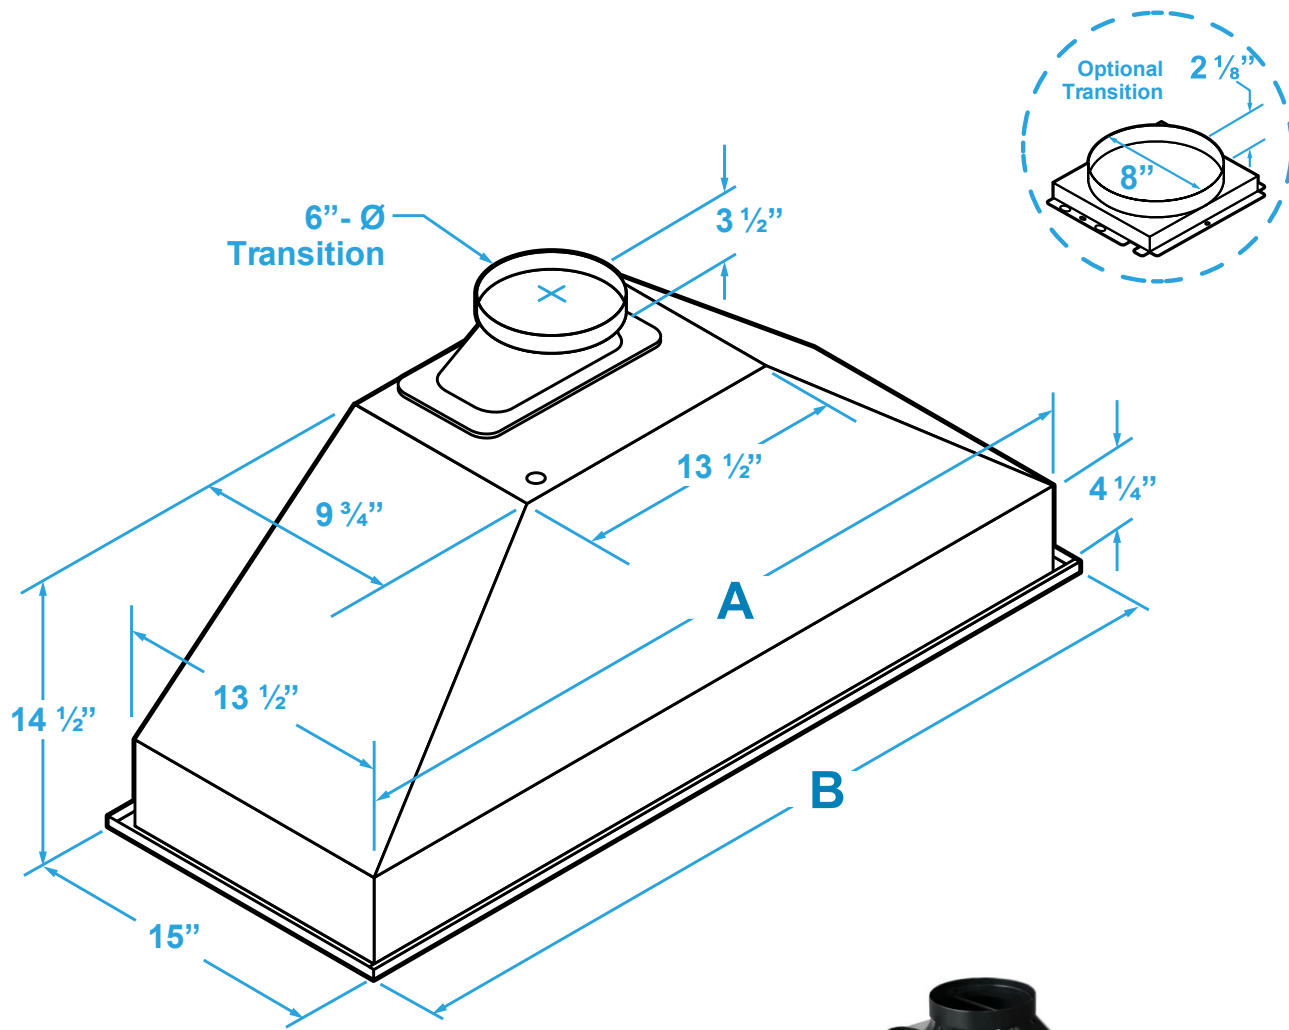

30"	36"	42"
A	26 3/4"	32 3/8"	38 3/8"
B	28 1/8"	34"	40"