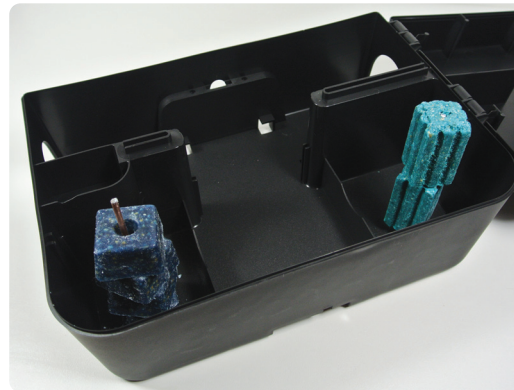

PelGar Rat Station

The PelGar Rat Station, made in Alton (UK), has been designed and manufactured to give the best functionality to you at the most competitive price.

The **PelGar Rat Station** begins and finishes its life in an environmentally friendly way, it's made from recycled plastic and is also fully recyclable in normal household waste.

The **PelGar Rat Station** is hinged on the right hand side which allows for full opening while the bait

station is in place. The bait station has also been manufactured with security in mind in the form of a wall bracket which the bait station clips onto.

Rat station housing extruded and cast blocks

Your logo here - large area for logo and baiting details, 12.5x7cm.

The **PelGar Rat Station** has also been designed with rat behaviour in mind. It has a textured 'non-slip' floor which gives it a more natural feel, full width openings for easy access with just a small lip to prevent water entry, and drainage holes in the floor for when the weather conditions get particularly adverse.

*Above: Rat station housing grain/pellet bait.
Below: PelGar's wax block and pasta bait
secured on the horizontal bar.*

The **PelGar Rat Station** will also safely house a 'break-back' trap with two location clips in the centre of the station, and a hole on the other side allows the trap to be set with a cable-tie without opening the box.