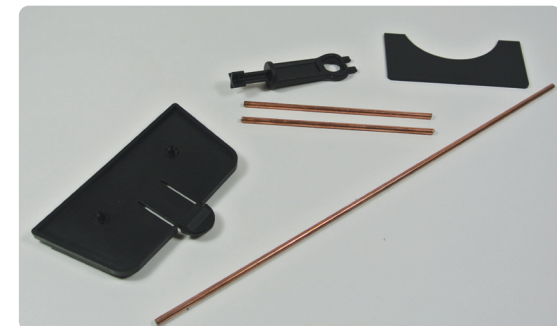

The **PelGar Rat Station** is hinged on the right hand side which allows for full opening while the bait

station is in place. The bait station has also been manufactured with security in mind in the form of a wall bracket which the bait station clips onto.

*Above: Rat station housing grain/pellet bait.
Below: PelGar's wax block and pasta bait
secured on the horizontal bar.*

The **PelGar Rat Station** will also safely house a 'break-back' trap with two location clips in the centre of the station, and a hole on the other side allows the trap to be set with a cable-tie without opening the box.

The **PelGar Rat Station** is supplied in outers of 10 units with a horizontal bar for each station and 3 keys per outer, in addition to this vertical bars, wall clips and bait station dividers are available as pictured below.