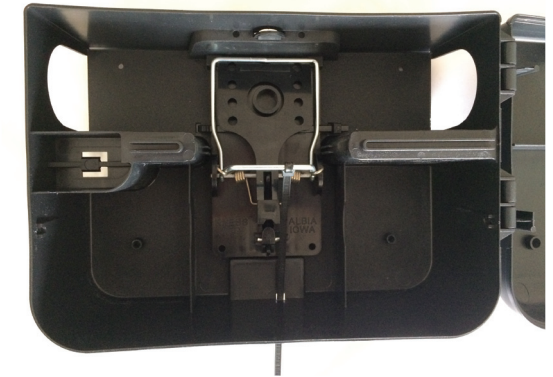

The **PelGar Rat Station** is hinged on the right hand side which allows for full opening while the bait

station is in place. The bait station has also been manufactured with security in mind in the form of a wall bracket which the bait station clips onto.

*Above: Rat station housing grain/pellet bait.
Below: PelGar's wax block and pasta bait
secured on the horizontal bar.*

The **PelGar Rat Station** will also safely house a 'break-back' trap with two location clips in the centre of the station, and a hole on the other side allows the trap to be set with a cable-tie without opening the box.

The **PelGar Rat Station** is supplied in outers of 10 units with a horizontal bar for each station and 3 keys per outer, in addition to this vertical bars, wall clips and bait station dividers are available as pictured below.