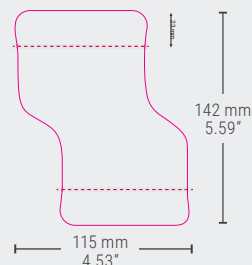

DATASHEET

Vision Jumbo 2x6

ovotherm
clearly the best

Vision Jumbo 2x6

UNITS: 2
EGGS/UNIT: 6
MATERIAL: r-pet
PROCESSING: vacuum formed

CALIBER:
63g - 85g

 certified according to BRC/IoP
Global Standard-Packaging

LAYER STRUCTURE

5 Boxes/Layer

TRUCK LOADING

Pieces/Box	180
Pieces/Pallet	6300
Pallets/Truck	33
Pieces/Truck	207900

MACHINE SETUP

MOBA
Moba ID: OVJ2601
Remarks: **WITH ARBOR**

STAALKAT
Code OWN 39

L	G	J	I1	I2	jaw
18	28	5	10	40	898

DECORATION

Top Label + 1 Side

Top Label + 2 Sides

BOX DIMENSIONS

780 x 240 x 328 mm (L x W x H)	
30.71" x 9.45" x 12.91" (L x W x H)	
Net Weight (kg)	7.79
Box Weight (kg)	0.75
Gross Weight (kg)	8.54
Volume Box (m ³)	0.061

CONTAINER LOADING

20"	90720 pcs.
40" HC	216000 pcs.

PACK DIMENSIONS

STORAGE

Pallet Dimensions (mm) 1200 x 800 x 2430

Pallet Dimensions (inches) 47.24" x 31.50" x 95.67"

max. 1 year

 NO pallet on top of the other