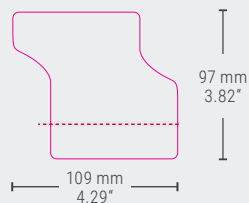

DATASHEET

Vision Jumbo 2x6

ovotherm
clearly the best

Vision Jumbo 2x6

UNITS: 2
EGGS/UNIT: 6
MATERIAL: r-pet
PROCESSING: vacuum formed

CALIBER:
63g - 85g

 certified according to BRC/IoP
Global Standard-Packaging

LAYER STRUCTURE

5 Boxes/Layer

TRUCK LOADING

Pieces/Box	180
Pieces/Pallet	6300
Pallets/Truck	33
Pieces/Truck	207900

MACHINE SETUP

MOBA
Moba ID: OVJ2601
Remarks: **WITH ARBOR**

STAALKAT
Code OWN 39

L	G	J	I1	I2	jaw
18	28	5	10	40	898

DECORATION

Top Label + 1 Side

Top Label + 2 Sides

BOX DIMENSIONS

780 x 240 x 328 mm (L x W x H)	
30.71" x 9.45" x 12.91" (L x W x H)	
Net Weight (kg)	7.79
Box Weight (kg)	0.75
Gross Weight (kg)	8.54
Volume Box (m ³)	0.061

CONTAINER LOADING

20"	90720 pcs.
40" HC	216000 pcs.

PACK DIMENSIONS

STORAGE

Pallet Dimensions (mm) 1200 x 800 x 2430

Pallet Dimensions (inches) 47.24" x 31.50" x 95.67"

max. 1 year

 NO pallet on top of the other