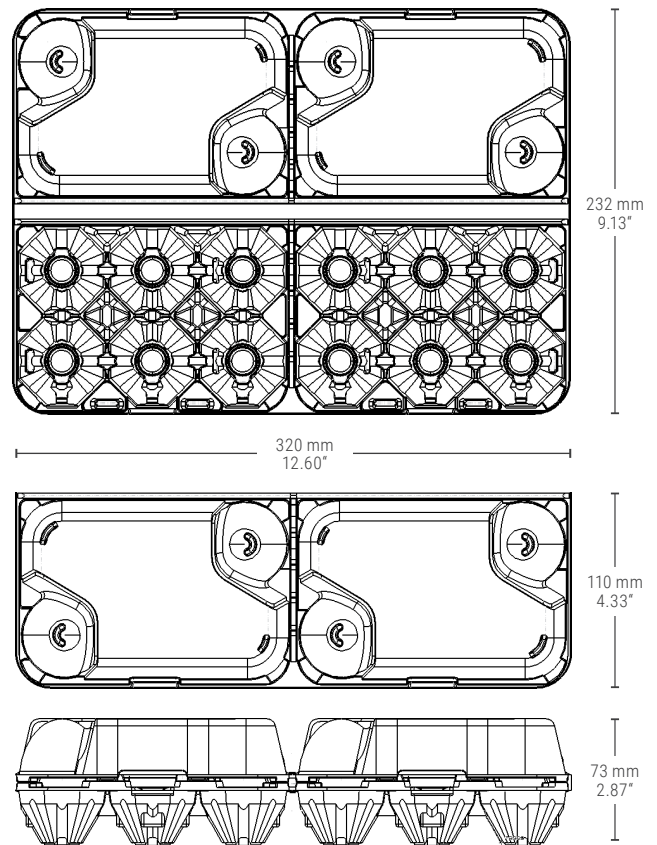

DECORATION

Top Label + 1 Side

Top Label + 2 Sides

BOX DIMENSIONS

780 x 240 x 328 mm (L x W x H)	
30.71" x 9.45" x 12.91" (L x W x H)	
Net Weight (kg)	7.79
Box Weight (kg)	0.75
Gross Weight (kg)	8.54
Volume Box (m ³)	0.061

CONTAINER LOADING

20"	90720 pcs.
40" HC	216000 pcs.

PACK DIMENSIONS

STORAGE

Pallet Dimensions (mm) 1200 x 800 x 2430

Pallet Dimensions (inches) 47.24" x 31.50" x 95.67"

max. 1 year

 NO pallet on top of the other