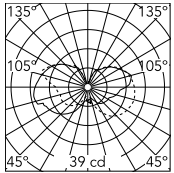

Schematic light drawing

Luminous flux luminaire
241 lm

Photometric

Lighting type	Total
Light distribution	Asymmetric
CCT (K)	2700

Electrical

Insulation class	II
Frequency (Hz)	50/60
Main voltage (Vac)	230
Dimmable	No
Dimming interface	Switch Integrated (Not Dimmable)
Cord length (mm)	2300
Plug type	Type C
Batteries inside	No
Charging min time	No