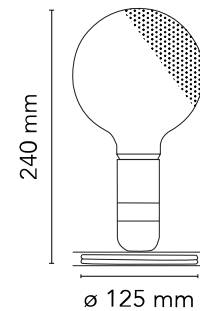

## Lampadina

Designed by Achille Castiglioni, 1972

LED retrofit - 5W - 241lm - 2700K

Table lamp providing direct, diffused light. Anodized aluminum base serves to contain excess power cord. Bakelite lamp-holder, painted to match the switch in the orange and black colors. Clear globe lamp is partially sandblasted to diffuse the light.

### Main specifications

EAN	8059607033326
Mounting	Table
Environment	Indoor dry location
Light source type	Bulb
Lamp category	LED retrofit
Lamp type	G125
Lamp holder	E27
Bulb finish	Semifrosted
Number of heads	1
Power (W)	5
System flux (lm)	241

### Physical

Colour	Green
Cord length (mm)	2300
Net weight (kg)	0.35
Package height (cm)	25
Package width (cm)	14
Package length (cm)	15
Package volume (m3)	0.01
IP	20

## Schematic light drawing

Luminous flux luminaire  
241 lm