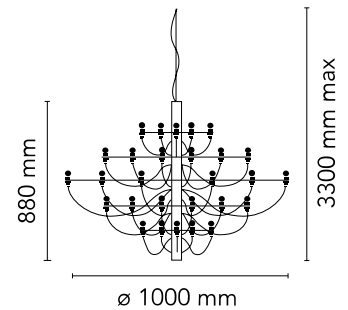

## 2097/50 (clear bulbs)

Designed by Gino Sarfatti, 1958

LED retrofit - 50 x 15W

Suspension lamp providing diffused light. Steel central structure with brass arms, both available either chromium-plated, matte black, matte white or golded. Steel ceiling fitting and rose.

### Physical

Colour	Matte White
Cord length (mm)	2800
Net weight (kg)	9.25
Package volume (m3)	0.03
IP internal	20