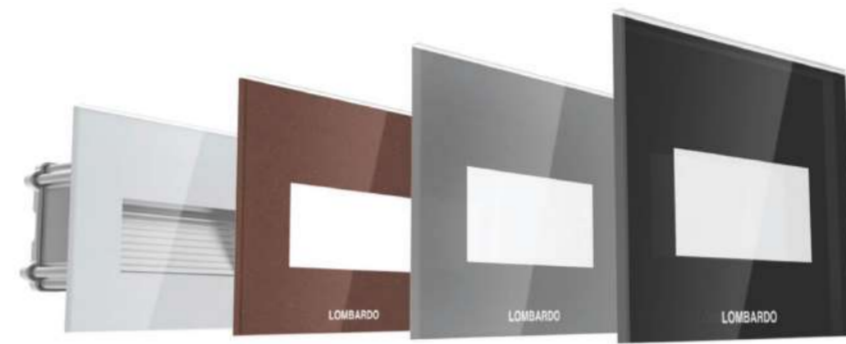

The project is one of the most fascinating moments in everyone's life.

STYLE NEXT

Its completion is something unique, the link between the imagination and the reality.

Innovation and design become part of the company DNA.