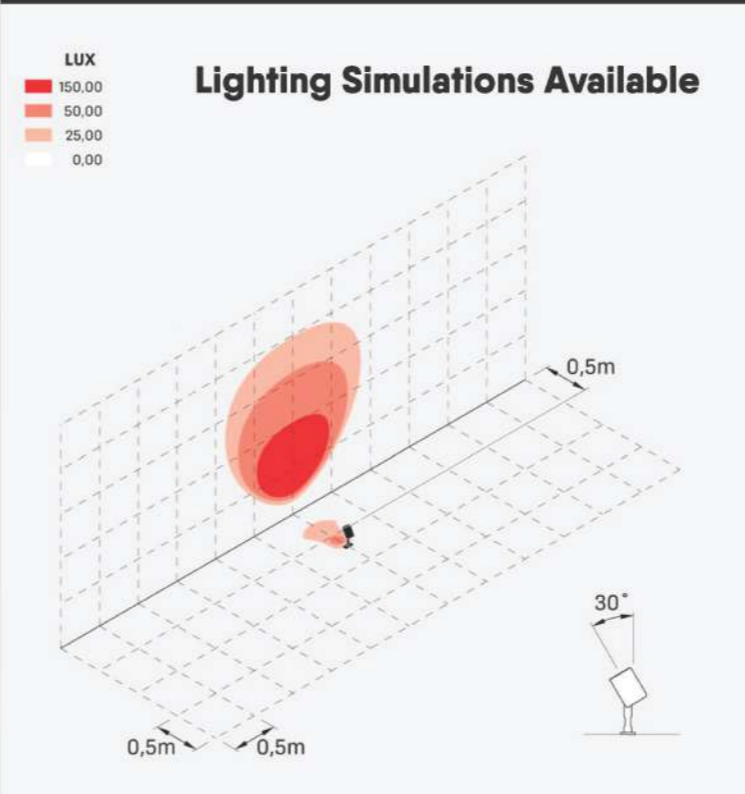

- DIRECT POWER 220-240 V SUPPLY
- 24V
- ANODIZATION
- PREWIRED
- DIMMABLE
- ACQUASTOP
- BORDO MARE
- AC DIRECT LED 220-240 V