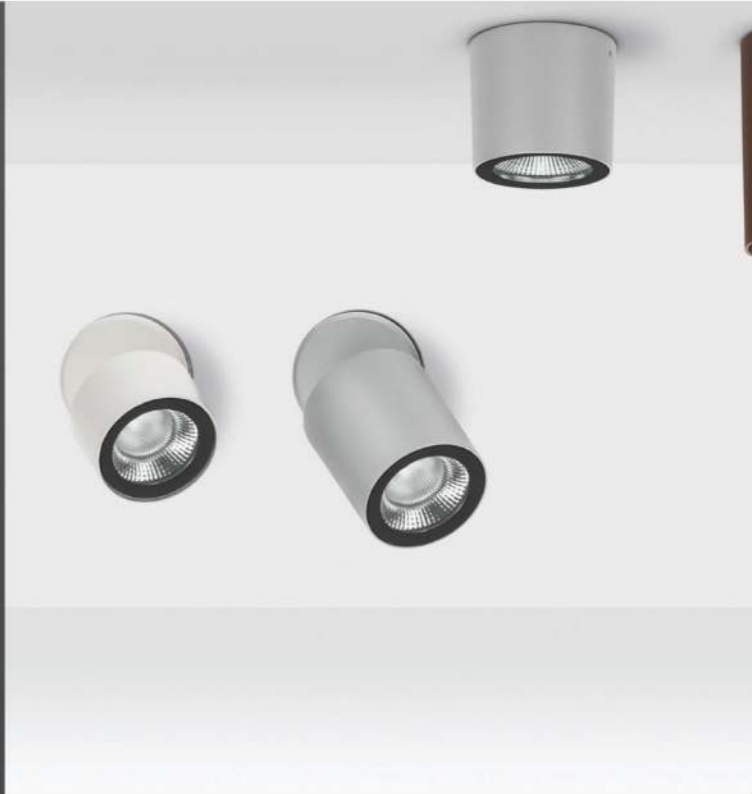

Lampitude
RESERVE

www.lampitudereserve.com www.lombardo.it

Lombardo.
RELIABILITY | DYNAMISM | SIMPLICITY

"EXPLORE TO KEEP GROWING: A PATH THAT HAS ALWAYS FASCINATED US"

The ability to imagine that things can be different from the way we have always experienced them.