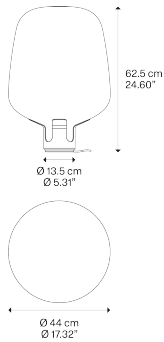

Flar large

Light source

E27 T30
Tubular LED

L/W 30 cm
L/W 11.81"

1 x max 25 W

Structure: Metal

 Champagne

 Champagne

19184 6800

19184 8600

19185 6800

19185 8600

Net weight: 9.89 kg

Parcels: 2

IP20

Energy Saving 

Led Filament E27 – 7 W

Light source

Code

E27 T30
Tubular LED
L / W 300 mm
L / W 11.8"

191A03

7 W
800 lm
2500 K

Parcels: 1

CE