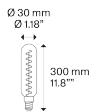

Flar,
Design by Patrick Norguet

Model Led Filament E27 – 7 W

The name *Flar* evokes images of a flare or ‘flamboiemnt’ in French – an intense blaze or burst of light. Highly impactful in its simplicity, Flar is a floor and table lamp that does not go unnoticed.

Led Filament E27 – 7 W

Light source

Code

E27 T30
Tubular LED
L / W 300 mm
L / W 11.8"

191A03

7 W
800 lm
2500 K

Parcels: 1

CE

Dim

Energy efficiency class

F