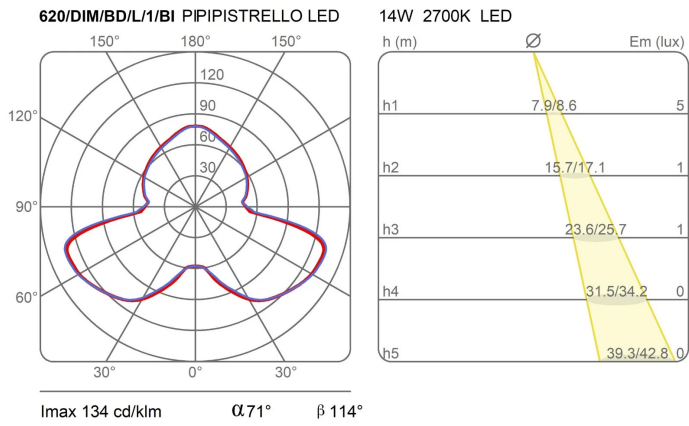

Integrated and dimmable LED light source.

Electronic driver on the plug.

Family Pipistrello
 Typology Table Floor
 Utilisation Indoor

Dimensions

Height 70 - 86 cm
 Diameter 55 cm
 Power supply cable length 45+200 cm
 Weight 9.6 Kg

Materials

Structure aluminium brass copper stainless steel
 Diffuser methacrylate O40
 Base iron

Voltage	230V	Watt	12.6 W
Dimming	Bluetooth	Lumen	1560 lm
		CRI	>80
		Duration	50000 h
		CCT	2500 K 6500 K
		Energy class	E

Certifications

Photometric curves

Colour variant code

620/DIM/BD/L/1/BI

White

620/DIM/BD/L/1/MA

Brown

Gallery