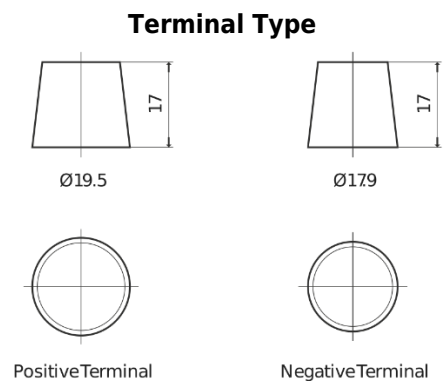

**Product overview**

Batteries for Trucks, Buses, Construction, Agriculture

**StartPRO FG2254**

Part number	FG2254
Technology	Flooded
EAN/GTIN	3661024047258
Voltage	12 V
Capacity	225 Ah
CCA	1200 A
Length	518 mm
Width	274 mm
Height	240 mm
Box size	D06
Polarity	ETN 4
Terminal Type	EN taper post
Hold Down	B0
Weights (subject of variation)	54.90 kg