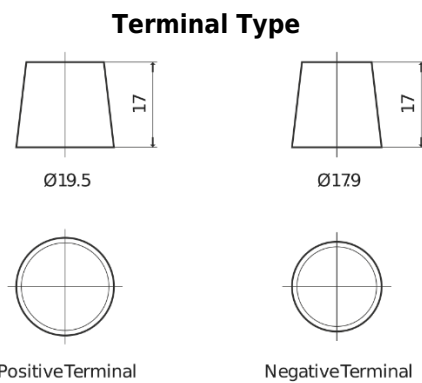

**Product overview**

Batteries for Trucks, Buses, Construction, Agriculture

**StartPRO FG2253**

Part number	FG2253
Technology	Flooded
EAN/GTIN	3661024047241
Voltage	12 V
Capacity	225 Ah
CCA	1200 A
Length	518 mm
Width	274 mm
Height	240 mm
Box size	D06
Polarity	ETN 3
Terminal Type	EN taper post
Hold Down	B0
Weights (subject of variation)	54.90 kg