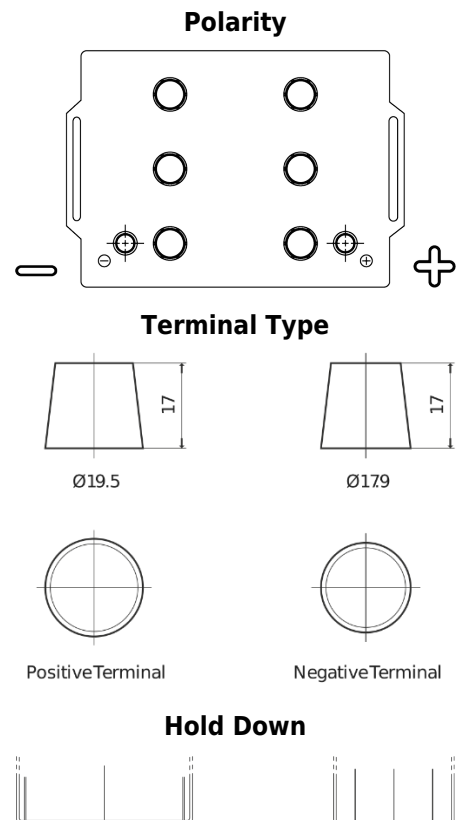

Product overview

Batteries for Trucks, Buses, Construction, Agriculture

StartPRO FG145A

Part number	FG145A
Technology	Flooded
EAN/GTIN	3661024045551
Voltage	12 V
Capacity	145 Ah
CCA	1000 A
Length	360 mm
Width	253 mm
Height	240 mm
Box size	F21
Polarity	ETN 6
Terminal Type	EN taper post
Hold Down	B0
Weights (subject of variation)	38.10 kg