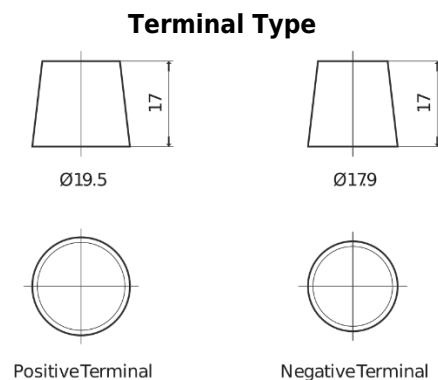

Product overview

Batteries for Trucks, Buses, Construction, Agriculture

StartPRO FG1406

Part number	FG1406
Technology	Flooded
EAN/GTIN	3661024045490
Voltage	12 V
Capacity	140 Ah
CCA	800 A
Length	510 mm
Width	175 mm
Height	225 mm
Box size	D08
Polarity	ETN 4
Terminal Type	EN taper post
Hold Down	B3
Weights (subject of variation)	33.50 kg