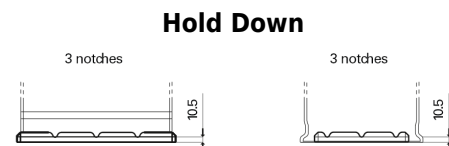

Product overview

Batteries for Trucks, Buses, Construction, Agriculture

StartPRO FG1406

Part number	FG1406
Technology	Flooded
EAN/GTIN	3661024045490
Voltage	12 V
Capacity	140 Ah
CCA	800 A
Length	510 mm
Width	175 mm
Height	225 mm
Box size	D08
Polarity	ETN 4
Terminal Type	EN taper post
Hold Down	B3
Weights (subject of variation)	33.50 kg