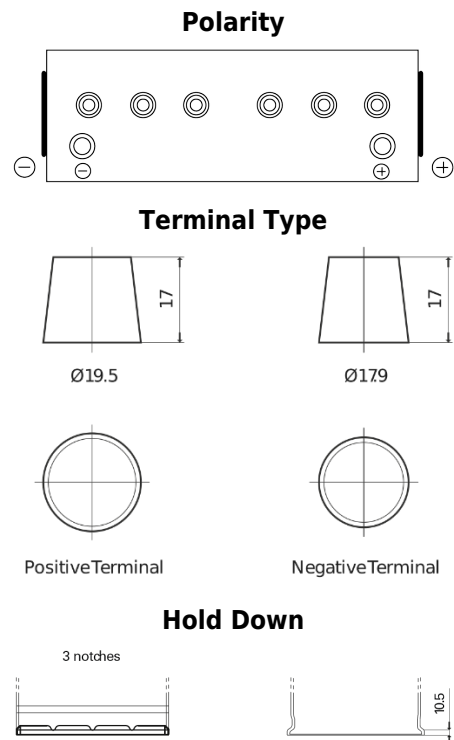

**Product overview**

Batteries for Trucks, Buses, Construction, Agriculture

**StartPRO FG1402**

Part number	FG1402
Technology	Flooded
EAN/GTIN	3661024045346
Voltage	12 V
Capacity	140 Ah
CCA	900 A
Length	508 mm
Width	175 mm
Height	205 mm
Box size	ATM
Polarity	ETN 0
Terminal Type	EN taper post
Hold Down	B1
Weights (subject of variation)	33.80 kg