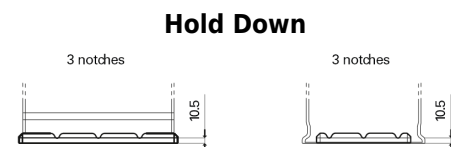

Product overview

Batteries for Trucks, Buses, Construction, Agriculture

StartPRO FG1355

Part number	FG1355
Technology	Flooded
EAN/GTIN	3661024045520
Voltage	12 V
Capacity	135 Ah
CCA	1000 A
Length	514 mm
Width	175 mm
Height	210 mm
Box size	DB8
Polarity	ETN 3
Terminal Type	EN taper post
Hold Down	B3
Weights (subject of variation)	36.00 kg