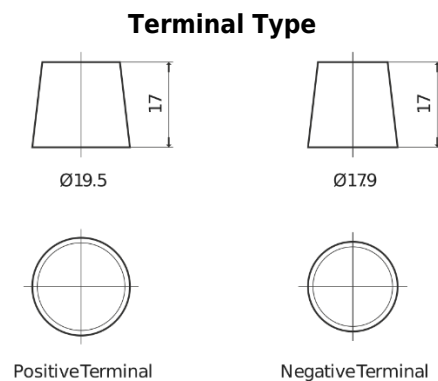

Product overview

Batteries for Trucks, Buses, Construction, Agriculture

StartPRO FG1355

Part number	FG1355
Technology	Flooded
EAN/GTIN	3661024045520
Voltage	12 V
Capacity	135 Ah
CCA	1000 A
Length	514 mm
Width	175 mm
Height	210 mm
Box size	DB8
Polarity	ETN 3
Terminal Type	EN taper post
Hold Down	B3
Weights (subject of variation)	36.00 kg