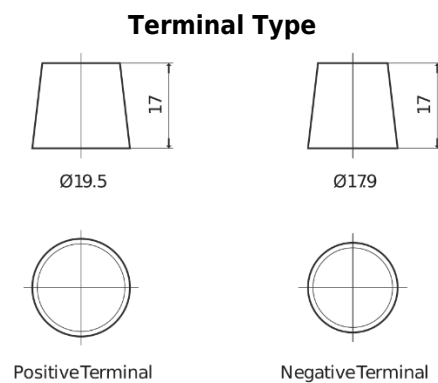

Product overview

Batteries for Trucks, Buses, Construction, Agriculture

StartPRO FG1353

Part number	FG1353
Technology	Flooded
EAN/GTIN	3661024045544
Voltage	12 V
Capacity	135 Ah
CCA	1000 A
Length	514 mm
Width	218 mm
Height	210 mm
Box size	DB9
Polarity	ETN 3
Terminal Type	EN taper post
Hold Down	B0
Weights (subject of variation)	39.80 kg