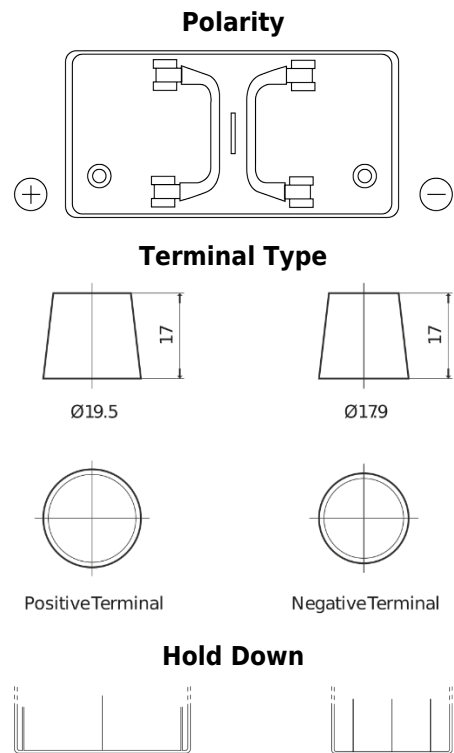

Product overview

Batteries for Trucks, Buses, Construction, Agriculture

StartPRO FG1251

Part number	FG1251
Technology	Flooded
EAN/GTIN	3661024045414
Voltage	12 V
Capacity	125 Ah
CCA	760 A
Length	349 mm
Width	175 mm
Height	285 mm
Box size	D03
Polarity	ETN 1
Terminal Type	EN taper post
Hold Down	B0
Weights (subject of variation)	29.50 kg