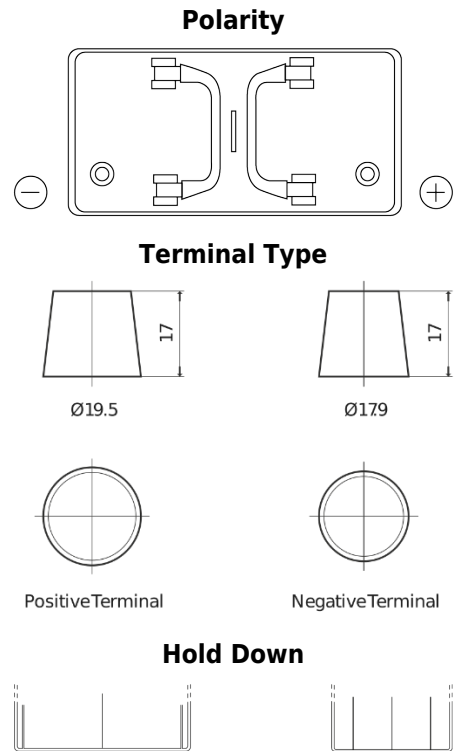

Product overview

Batteries for Trucks, Buses, Construction, Agriculture

StartPRO FG1250

Part number	FG1250
Technology	Flooded
EAN/GTIN	3661024045407
Voltage	12 V
Capacity	125 Ah
CCA	760 A
Length	349 mm
Width	175 mm
Height	285 mm
Box size	D03
Polarity	ETN 0
Terminal Type	EN taper post
Hold Down	B0
Weights (subject of variation)	29.50 kg