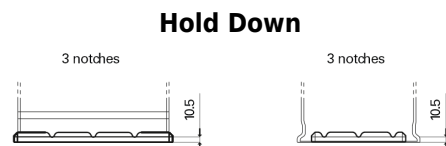

**Product overview**

Batteries for Trucks, Buses, Construction, Agriculture

**StartPRO FG1206**

Part number	FG1206
Technology	Flooded
EAN/GTIN	3661024046565
Voltage	12 V
Capacity	120 Ah
CCA	680 A
Length	510 mm
Width	175 mm
Height	225 mm
Box size	D08
Polarity	ETN 4
Terminal Type	EN taper post
Hold Down	B3
Weights (subject of variation)	31.80 kg