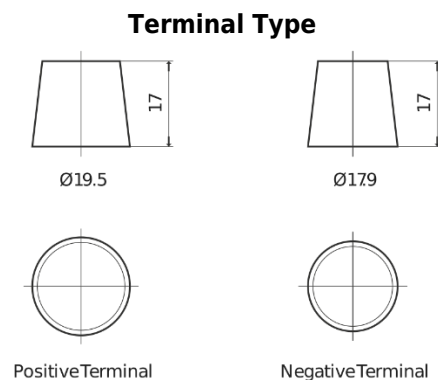

**Product overview**

Batteries for Trucks, Buses, Construction, Agriculture

**StartPRO FG1206**

Part number	FG1206
Technology	Flooded
EAN/GTIN	3661024046565
Voltage	12 V
Capacity	120 Ah
CCA	680 A
Length	510 mm
Width	175 mm
Height	225 mm
Box size	D08
Polarity	ETN 4
Terminal Type	EN taper post
Hold Down	B3
Weights (subject of variation)	31.80 kg