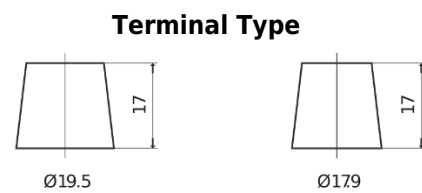

Product overview

Batteries for Trucks, Buses, Construction, Agriculture

StartPRO FG1203

Part number	FG1203
Technology	Flooded
EAN/GTIN	3661024046541
Voltage	12 V
Capacity	120 Ah
CCA	680 A
Length	513 mm
Width	189 mm
Height	223 mm
Box size	D04
Polarity	ETN 3
Terminal Type	EN taper post
Hold Down	B0
Weights (subject of variation)	32.50 kg