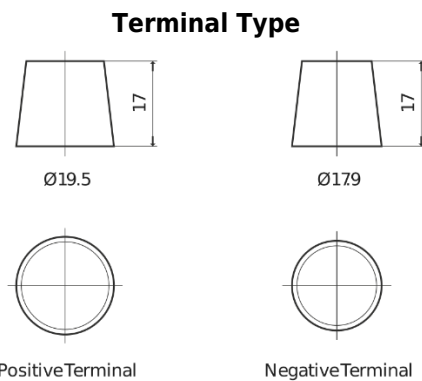

Product overview

Batteries for Trucks, Buses, Construction, Agriculture

PowerPRO FF2353

Part number	FF2353
Technology	Flooded
EAN/GTIN	3661024045322
Voltage	12 V
Capacity	235 Ah
CCA	1300 A
Length	518 mm
Width	274 mm
Height	240 mm
Box size	D06
Polarity	ETN 3
Terminal Type	EN taper post
Hold Down	B0
Weights (subject of variation)	56.30 kg