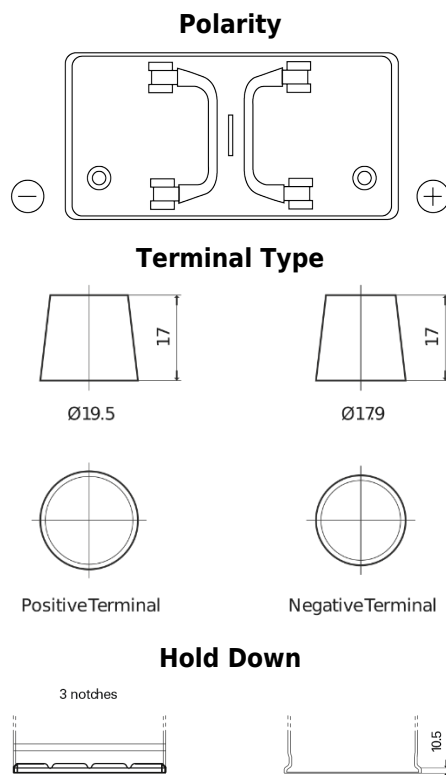

Product overview

Batteries for Trucks, Buses, Construction, Agriculture

PowerPRO FF1202

| | |
|--------------------------------|---------------|
| Part number | FF1202 |
| Technology | Flooded |
| EAN/GTIN | 3661024045278 |
| Voltage | 12 V |
| Capacity | 120 Ah |
| CCA | 870 A |
| Length | 349 mm |
| Width | 175 mm |
| Height | 235 mm |
| Box size | D02 |
| Polarity | ETN 0 |
| Terminal Type | EN taper post |
| Hold Down | B1 |
| Weights (subject of variation) | 27.50 kg |