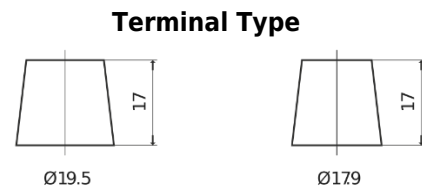

Product overview

Batteries for Trucks, Buses, Construction, Agriculture

StrongPRO EFB+ FE2353

Part number	FE2353
Technology	EFB
EAN/GTIN	3661024046534
Voltage	12 V
Capacity	235 Ah
CCA	1200 A
Length	518 mm
Width	274 mm
Height	240 mm
Box size	D06
Polarity	ETN 3
Terminal Type	EN taper post
Hold Down	B0
Weights (subject of variation)	58.20 kg