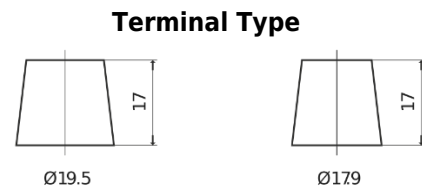

Product overview

Batteries for Trucks, Buses, Construction, Agriculture

StrongPRO EFB+ FE1403

Part number	FE1403
Technology	EFB
EAN/GTIN	3661024045247
Voltage	12 V
Capacity	140 Ah
CCA	800 A
Length	513 mm
Width	189 mm
Height	223 mm
Box size	D04
Polarity	ETN 3
Terminal Type	EN taper post
Hold Down	B0
Weights (subject of variation)	38.20 kg