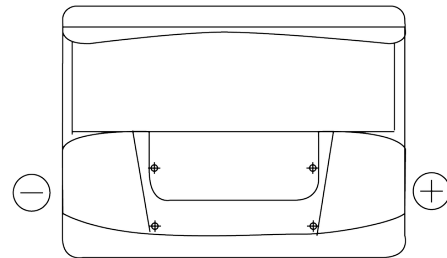

Product overview

Batteries for Cars

Standard FC550

Part number	FC550
Technology	Flooded
EAN/GTIN	3661024044806
Voltage	12 V
Capacity	55 Ah
CCA	460 A
Length	242 mm
Width	175 mm
Height	190 mm
Box size	L02
Polarity	ETN 0
Terminal Type	EN taper post
Hold Down	B13
Weights (subject of variation)	13.30 kg

Polarity

Terminal Type

Positive Terminal

Negative Terminal

Hold Down

Design, features and specifications are subject to change without notice. We disclaim any representation or warranty, express or implied, concerning the data or recommendations, and in no event shall be liable for any loss or damage claimed to have arisen as a result. Some products may not be available in your local market.