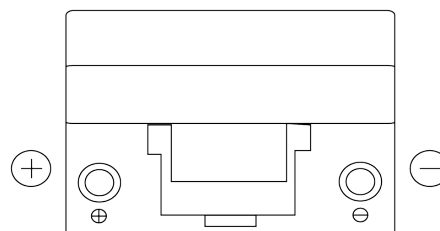

**Product overview**

Batteries for Cars

**Formula FB955**

Part number	FB955
Technology	Flooded
EAN/GTIN	3661024044462
Voltage	12 V
Capacity	95 Ah
CCA	760 A
Length	306 mm
Width	173 mm
Height	222 mm
Box size	D31
Polarity	ETN 1
Terminal Type	EN taper post
Hold Down	Korean B1
Weights (subject of variation)	20.60 kg

**Polarity**

**Terminal Type**

Positive Terminal

Negative Terminal

**Hold Down**

Design, features and specifications are subject to change without notice. We disclaim any representation or warranty, express or implied, concerning the data or recommendations, and in no event shall be liable for any loss or damage claimed to have arisen as a result. Some products may not be available in your local market.