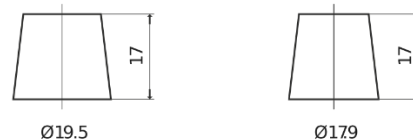

**Product overview**

Batteries for Cars

**Formula FB955**

Part number	FB955
Technology	Flooded
EAN/GTIN	3661024044462
Voltage	12 V
Capacity	95 Ah
CCA	760 A
Length	306 mm
Width	173 mm
Height	222 mm
Box size	D31
Polarity	ETN 1
Terminal Type	EN taper post
Hold Down	Korean B1
Weights (subject of variation)	20.60 kg

**Polarity**

**Terminal Type**

Positive Terminal

Negative Terminal

**Hold Down**

Design, features and specifications are subject to change without notice. We disclaim any representation or warranty, express or implied, concerning the data or recommendations, and in no event shall be liable for any loss or damage claimed to have arisen as a result. Some products may not be available in your local market.