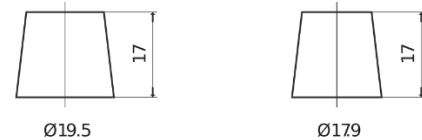

Terminal Type