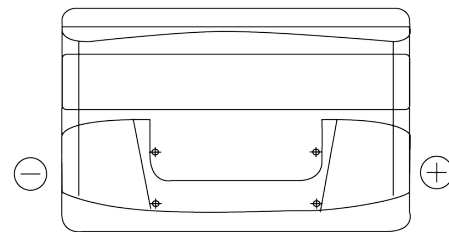

Product overview

Batteries for Cars

Formula FB950

Part number	FB950
Technology	Flooded
EAN/GTIN	3661024044585
Voltage	12 V
Capacity	95 Ah
CCA	800 A
Length	353 mm
Width	175 mm
Height	190 mm
Box size	L05
Polarity	ETN 0
Terminal Type	EN taper post
Hold Down	B13
Weights (subject of variation)	21.60 kg

Polarity

Terminal Type

Positive Terminal

Negative Terminal

Hold Down

Design, features and specifications are subject to change without notice. We disclaim any representation or warranty, express or implied, concerning the data or recommendations, and in no event shall be liable for any loss or damage claimed to have arisen as a result. Some products may not be available in your local market.