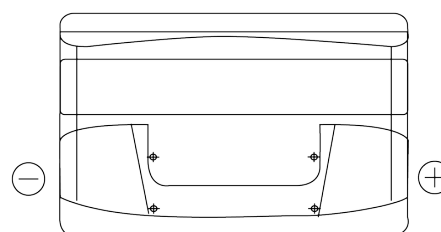

Product overview

Batteries for Cars

Formula FB852

Part number	FB852
Technology	Flooded
EAN/GTIN	3661024044660
Voltage	12 V
Capacity	85 Ah
CCA	760 A
Length	353 mm
Width	175 mm
Height	175 mm
Box size	LB5
Polarity	ETN 0
Terminal Type	EN taper post
Hold Down	B13
Weights (subject of variation)	19.40 kg

Polarity

Terminal Type

Positive Terminal

Negative Terminal

Hold Down

Design, features and specifications are subject to change without notice. We disclaim any representation or warranty, express or implied, concerning the data or recommendations, and in no event shall be liable for any loss or damage claimed to have arisen as a result. Some products may not be available in your local market.