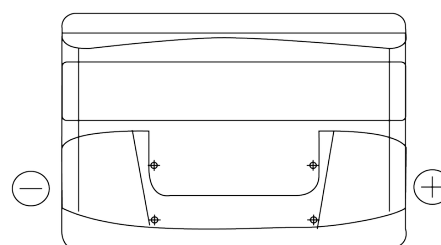

Product overview

Batteries for Cars

Formula FB802

Part number	FB802
Technology	Flooded
EAN/GTIN	3661024044653
Voltage	12 V
Capacity	80 Ah
CCA	700 A
Length	315 mm
Width	175 mm
Height	175 mm
Box size	LB4
Polarity	ETN 0
Terminal Type	EN taper post
Hold Down	B13
Weights (subject of variation)	17.80 kg

Polarity

Terminal Type

Positive Terminal

Negative Terminal

Hold Down

Design, features and specifications are subject to change without notice. We disclaim any representation or warranty, express or implied, concerning the data or recommendations, and in no event shall be liable for any loss or damage claimed to have arisen as a result. Some products may not be available in your local market.