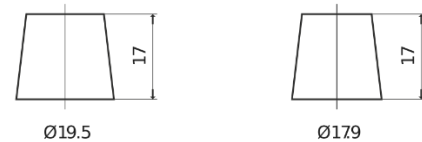

**Product overview**

Batteries for Cars

**Formula FB800**

Part number	FB800
Technology	Flooded
EAN/GTIN	3661024046244
Voltage	12 V
Capacity	80 Ah
CCA	640 A
Length	315 mm
Width	175 mm
Height	190 mm
Box size	L04
Polarity	ETN 0
Terminal Type	EN taper post
Hold Down	B13
Weights (subject of variation)	19.00 kg

**Polarity**

**Terminal Type**

Positive Terminal

Negative Terminal

**Hold Down**

Design, features and specifications are subject to change without notice. We disclaim any representation or warranty, express or implied, concerning the data or recommendations, and in no event shall be liable for any loss or damage claimed to have arisen as a result. Some products may not be available in your local market.