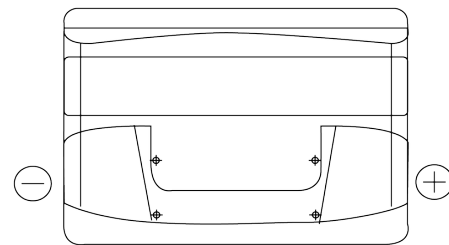

**Product overview**

Batteries for Cars

**Formula FB800**

Part number	FB800
Technology	Flooded
EAN/GTIN	3661024046244
Voltage	12 V
Capacity	80 Ah
CCA	640 A
Length	315 mm
Width	175 mm
Height	190 mm
Box size	L04
Polarity	ETN 0
Terminal Type	EN taper post
Hold Down	B13
Weights (subject of variation)	19.00 kg

**Polarity**

**Terminal Type**

Positive Terminal

Negative Terminal

**Hold Down**

Design, features and specifications are subject to change without notice. We disclaim any representation or warranty, express or implied, concerning the data or recommendations, and in no event shall be liable for any loss or damage claimed to have arisen as a result. Some products may not be available in your local market.