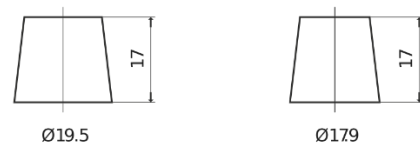

Terminal Type