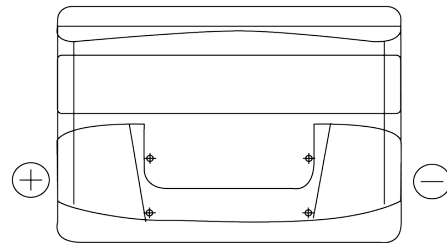

Product overview

Batteries for Cars

Formula FB741

Part number	FB741
Technology	Flooded
EAN/GTIN	3661024044561
Voltage	12 V
Capacity	74 Ah
CCA	680 A
Length	278 mm
Width	175 mm
Height	190 mm
Box size	L03
Polarity	ETN 1
Terminal Type	EN taper post
Hold Down	B13
Weights (subject of variation)	16.60 kg

Polarity

Terminal Type

Positive Terminal

Negative Terminal

Hold Down

Design, features and specifications are subject to change without notice. We disclaim any representation or warranty, express or implied, concerning the data or recommendations, and in no event shall be liable for any loss or damage claimed to have arisen as a result. Some products may not be available in your local market.