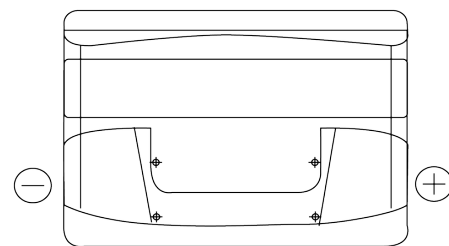

Product overview

Batteries for Cars

Formula FB740

| | |
|--------------------------------|---------------|
| Part number | FB740 |
| Technology | Flooded |
| EAN/GTIN | 3661024044554 |
| Voltage | 12 V |
| Capacity | 74 Ah |
| CCA | 680 A |
| Length | 278 mm |
| Width | 175 mm |
| Height | 190 mm |
| Box size | L03 |
| Polarity | ETN 0 |
| Terminal Type | EN taper post |
| Hold Down | B13 |
| Weights (subject of variation) | 16.60 kg |

Polarity

Terminal Type

Positive Terminal

Negative Terminal

Hold Down

Design, features and specifications are subject to change without notice. We disclaim any representation or warranty, express or implied, concerning the data or recommendations, and in no event shall be liable for any loss or damage claimed to have arisen as a result. Some products may not be available in your local market.