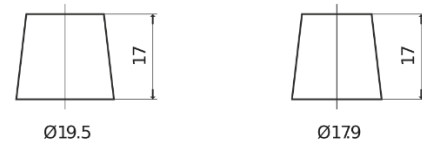

Product overview

Batteries for Cars

Formula FB740

| | |
|--------------------------------|---------------|
| Part number | FB740 |
| Technology | Flooded |
| EAN/GTIN | 3661024044554 |
| Voltage | 12 V |
| Capacity | 74 Ah |
| CCA | 680 A |
| Length | 278 mm |
| Width | 175 mm |
| Height | 190 mm |
| Box size | L03 |
| Polarity | ETN 0 |
| Terminal Type | EN taper post |
| Hold Down | B13 |
| Weights (subject of variation) | 16.60 kg |

Polarity

Terminal Type

Positive Terminal

Negative Terminal

Hold Down

Design, features and specifications are subject to change without notice. We disclaim any representation or warranty, express or implied, concerning the data or recommendations, and in no event shall be liable for any loss or damage claimed to have arisen as a result. Some products may not be available in your local market.