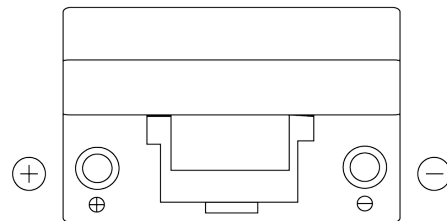

Product overview

Batteries for Cars

Formula FB705

Part number	FB705
Technology	Flooded
EAN/GTIN	3661024044448
Voltage	12 V
Capacity	70 Ah
CCA	540 A
Length	270 mm
Width	173 mm
Height	222 mm
Box size	D26
Polarity	ETN 1
Terminal Type	EN taper post
Hold Down	Korean B1+B6
Weights (subject of variation)	16.10 kg

Polarity

Terminal Type

Positive Terminal

Negative Terminal

Hold Down

Design, features and specifications are subject to change without notice. We disclaim any representation or warranty, express or implied, concerning the data or recommendations, and in no event shall be liable for any loss or damage claimed to have arisen as a result. Some products may not be available in your local market.