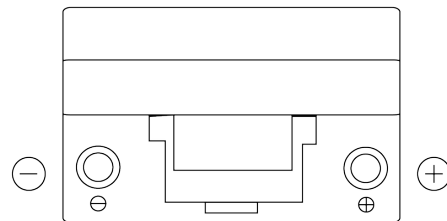

**Product overview**

Batteries for Cars

**Formula FB704**

Part number	FB704
Technology	Flooded
EAN/GTIN	3661024044431
Voltage	12 V
Capacity	70 Ah
CCA	540 A
Length	270 mm
Width	173 mm
Height	222 mm
Box size	D26
Polarity	ETN 0
Terminal Type	EN taper post
Hold Down	Korean B1+B6
Weights (subject of variation)	16.10 kg

**Polarity**

**Terminal Type**

Positive Terminal

Negative Terminal

**Hold Down**

Design, features and specifications are subject to change without notice. We disclaim any representation or warranty, express or implied, concerning the data or recommendations, and in no event shall be liable for any loss or damage claimed to have arisen as a result. Some products may not be available in your local market.