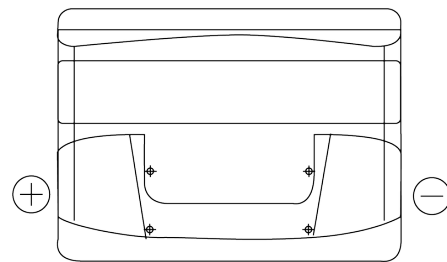

Product overview

Batteries for Cars

Formula FB621

Part number	FB621
Technology	Flooded
EAN/GTIN	3661024044547
Voltage	12 V
Capacity	62 Ah
CCA	540 A
Length	242 mm
Width	175 mm
Height	190 mm
Box size	L02
Polarity	ETN 1
Terminal Type	EN taper post
Hold Down	B13
Weights (subject of variation)	14.40 kg

Polarity

Terminal Type

Ø19.5

Ø179

Positive Terminal

Negative Terminal

Hold Down

5 notches