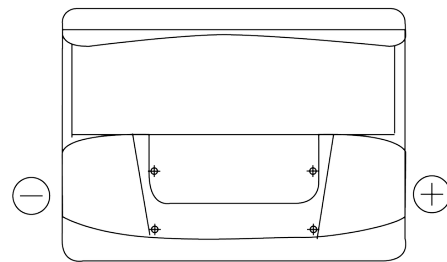

Product overview

Batteries for Cars

Formula FB620

Part number	FB620
Technology	Flooded
EAN/GTIN	3661024044530
Voltage	12 V
Capacity	62 Ah
CCA	540 A
Length	242 mm
Width	175 mm
Height	190 mm
Box size	L02
Polarity	ETN 0
Terminal Type	EN taper post
Hold Down	B13
Weights (subject of variation)	13.90 kg

Polarity

Terminal Type

Ø19.5

Ø179

Positive Terminal

Negative Terminal

Hold Down

Design, features and specifications are subject to change without notice. We disclaim any representation or warranty, express or implied, concerning the data or recommendations, and in no event shall be liable for any loss or damage claimed to have arisen as a result. Some products may not be available in your local market.