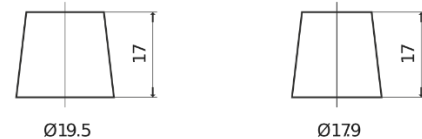

Terminal Type