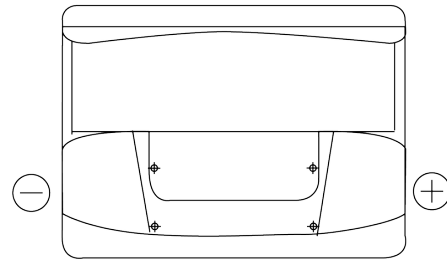

Product overview

Batteries for Cars

Formula FB602

Part number	FB602
Technology	Flooded
EAN/GTIN	3661024044639
Voltage	12 V
Capacity	60 Ah
CCA	540 A
Length	242 mm
Width	175 mm
Height	175 mm
Box size	LB2
Polarity	ETN 0
Terminal Type	EN taper post
Hold Down	B13
Weights (subject of variation)	12.90 kg

Polarity

Terminal Type

Ø19.5

Ø179

Positive Terminal

Negative Terminal

Hold Down

Design, features and specifications are subject to change without notice. We disclaim any representation or warranty, express or implied, concerning the data or recommendations, and in no event shall be liable for any loss or damage claimed to have arisen as a result. Some products may not be available in your local market.