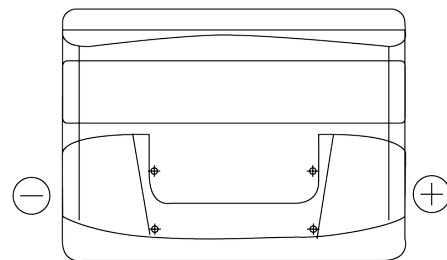

Product overview

Batteries for Cars

Formula FB500

Part number	FB500
Technology	Flooded
EAN/GTIN	3661024044516
Voltage	12 V
Capacity	50 Ah
CCA	450 A
Length	207 mm
Width	175 mm
Height	190 mm
Box size	L01
Polarity	ETN 0
Terminal Type	EN taper post
Hold Down	B13
Weights (subject of variation)	12.10 kg

Polarity

Terminal Type

Positive Terminal

Negative Terminal

Hold Down

Design, features and specifications are subject to change without notice. We disclaim any representation or warranty, express or implied, concerning the data or recommendations, and in no event shall be liable for any loss or damage claimed to have arisen as a result. Some products may not be available in your local market.