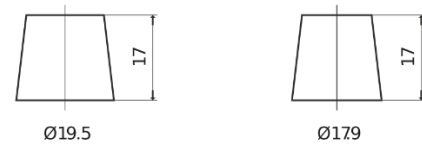

Terminal Type