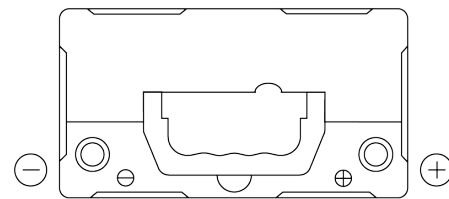

Product overview

Batteries for Cars

Formula FB454

Part number	FB454
Technology	Flooded
EAN/GTIN	3661024044370
Voltage	12 V
Capacity	45 Ah
CCA	330 A
Length	237 mm
Width	127 mm
Height	227 mm
Box size	B24
Polarity	ETN 0
Terminal Type	EN taper post
Hold Down	B0
Weights (subject of variation)	11.40 kg

Polarity

Terminal Type

Hold Down

Design, features and specifications are subject to change without notice. We disclaim any representation or warranty, express or implied, concerning the data or recommendations, and in no event shall be liable for any loss or damage claimed to have arisen as a result. Some products may not be available in your local market.