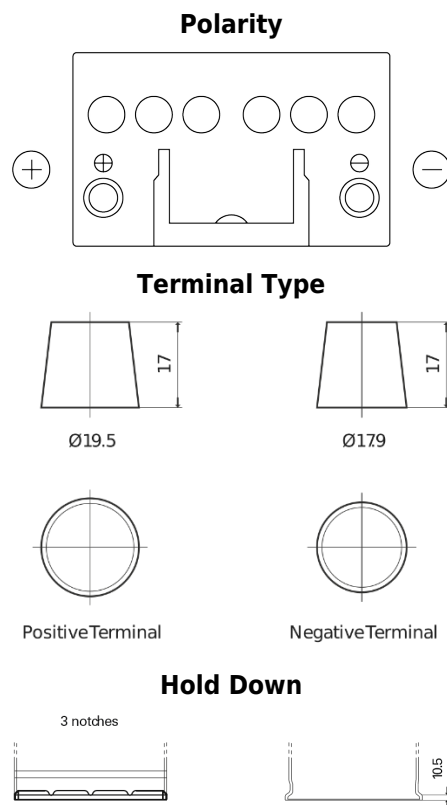

Product overview

Batteries for Cars

Formula FB451

Part number	FB451
Technology	Flooded
EAN/GTIN	3661024044486
Voltage	12 V
Capacity	45 Ah
CCA	330 A
Length	220 mm
Width	135 mm
Height	225 mm
Box size	E02
Polarity	ETN 1
Terminal Type	EN taper post
Hold Down	B1
Weights (subject of variation)	12.50 kg