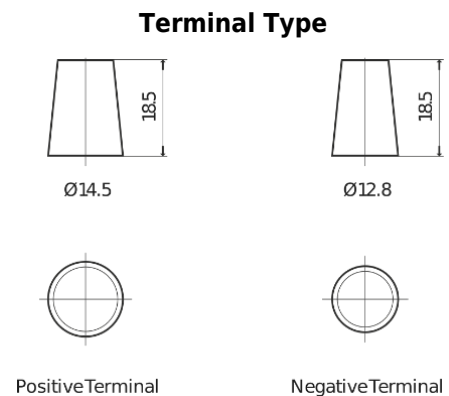

**Product overview**

Batteries for Cars

**Formula FB357**

Part number	FB357
Technology	Flooded
EAN/GTIN	3661024044349
Voltage	12 V
Capacity	35 Ah
CCA	240 A
Length	187 mm
Width	127 mm
Height	220 mm
Box size	B19
Polarity	ETN 1
Terminal Type	JIS taper post
Hold Down	B0
Weights (subject of variation)	8.90 kg