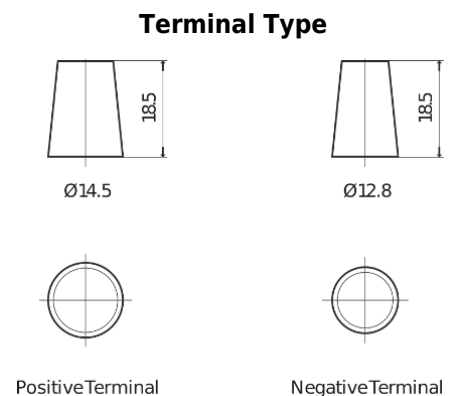

Product overview

Batteries for Cars

Formula FB356

Part number	FB356
Technology	Flooded
EAN/GTIN	3661024044332
Voltage	12 V
Capacity	35 Ah
CCA	240 A
Length	187 mm
Width	127 mm
Height	220 mm
Box size	B19
Polarity	ETN 0
Terminal Type	JIS taper post
Hold Down	B0
Weights (subject of variation)	8.90 kg