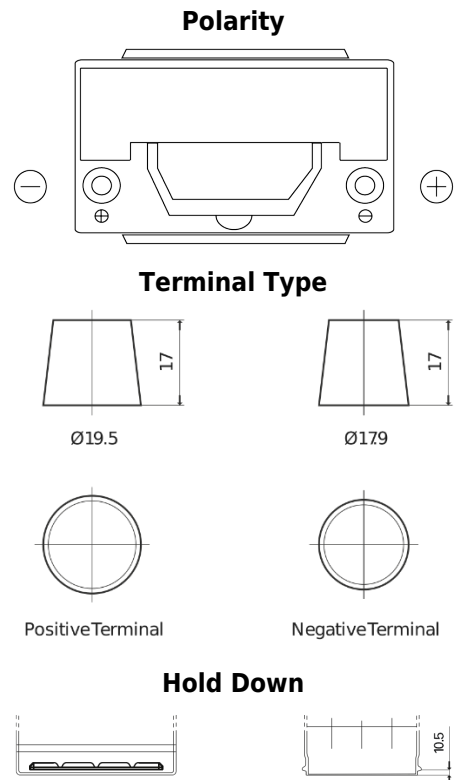

**Product overview**

Batteries for Cars

**Formula Xtreme FA955**

Part number	FA955
Technology	Flooded
EAN/GTIN	3661024044196
Voltage	12 V
Capacity	95 Ah
CCA	800 A
Length	306 mm
Width	173 mm
Height	222 mm
Box size	D31
Polarity	ETN 1
Terminal Type	EN taper post
Hold Down	Korean B1
Weights (subject of variation)	21.40 kg