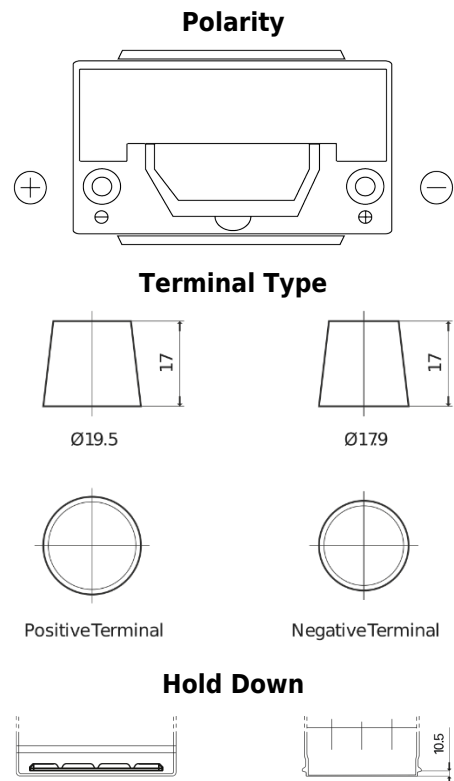

Product overview

Batteries for Cars

Formula Xtreme FA954

Part number	FA954
Technology	Flooded
EAN/GTIN	3661024044189
Voltage	12 V
Capacity	95 Ah
CCA	800 A
Length	306 mm
Width	173 mm
Height	222 mm
Box size	D31
Polarity	ETN 0
Terminal Type	EN taper post
Hold Down	Korean B1
Weights (subject of variation)	21.40 kg