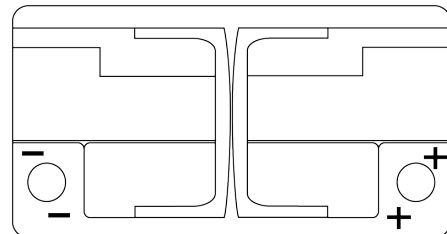

Product overview

Batteries for Cars

Formula Xtreme FA900

Part number	FA900
Technology	Flooded
EAN/GTIN	3661024046251
Voltage	12 V
Capacity	90 Ah
CCA	720 A
Length	315 mm
Width	175 mm
Height	190 mm
Box size	L04
Polarity	ETN 0
Terminal Type	EN taper post
Hold Down	B13
Weights (subject of variation)	19.50 kg

Polarity

Terminal Type

Positive Terminal

Negative Terminal

Hold Down

Design, features and specifications are subject to change without notice. We disclaim any representation or warranty, express or implied, concerning the data or recommendations, and in no event shall be liable for any loss or damage claimed to have arisen as a result. Some products may not be available in your local market.