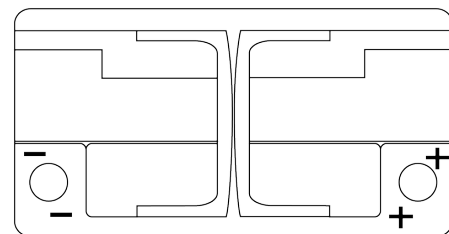

**Product overview**

Batteries for Cars

**Formula Xtreme FA852**

Part number	FA852
Technology	Flooded
EAN/GTIN	3661024044295
Voltage	12 V
Capacity	85 Ah
CCA	800 A
Length	315 mm
Width	175 mm
Height	175 mm
Box size	LB4
Polarity	ETN 0
Terminal Type	EN taper post
Hold Down	B13
Weights (subject of variation)	18.60 kg

**Polarity**

**Terminal Type**

Positive Terminal

Negative Terminal

**Hold Down**

Design, features and specifications are subject to change without notice. We disclaim any representation or warranty, express or implied, concerning the data or recommendations, and in no event shall be liable for any loss or damage claimed to have arisen as a result. Some products may not be available in your local market.