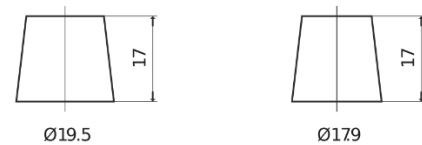

**Product overview**

Batteries for Cars

**Formula Xtreme FA852**

Part number	FA852
Technology	Flooded
EAN/GTIN	3661024044295
Voltage	12 V
Capacity	85 Ah
CCA	800 A
Length	315 mm
Width	175 mm
Height	175 mm
Box size	LB4
Polarity	ETN 0
Terminal Type	EN taper post
Hold Down	B13
Weights (subject of variation)	18.60 kg

**Polarity**

**Terminal Type**

Positive Terminal

Negative Terminal

**Hold Down**

Design, features and specifications are subject to change without notice. We disclaim any representation or warranty, express or implied, concerning the data or recommendations, and in no event shall be liable for any loss or damage claimed to have arisen as a result. Some products may not be available in your local market.