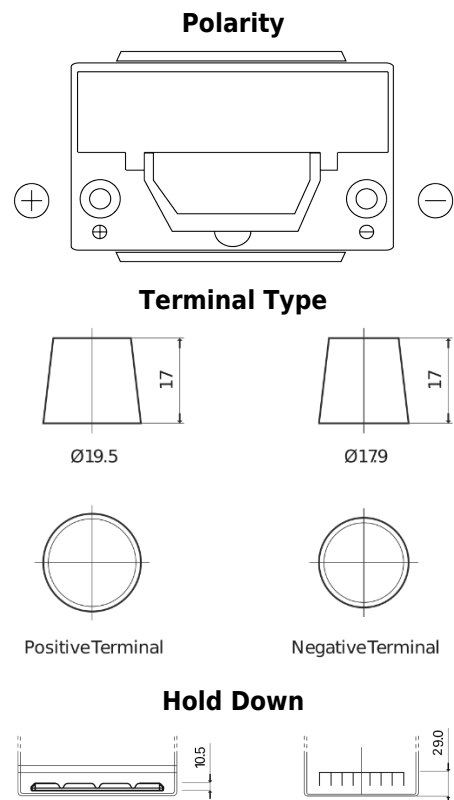

Product overview

Batteries for Cars

Formula Xtreme FA755

Part number	FA755
Technology	Flooded
EAN/GTIN	3661024044172
Voltage	12 V
Capacity	75 Ah
CCA	630 A
Length	270 mm
Width	173 mm
Height	222 mm
Box size	D26
Polarity	ETN 1
Terminal Type	EN taper post
Hold Down	Korean B1+B6
Weights (subject of variation)	17.40 kg